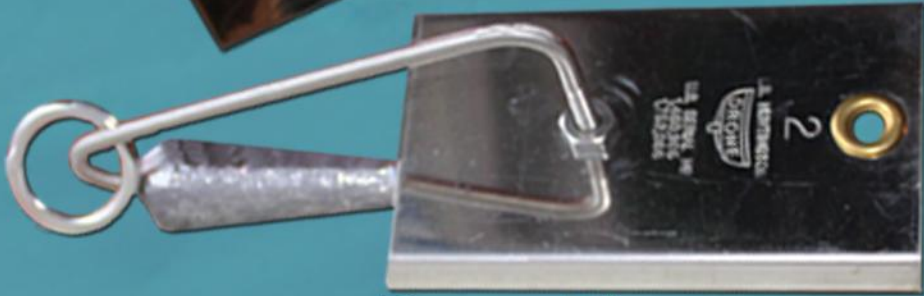

Drone Planers