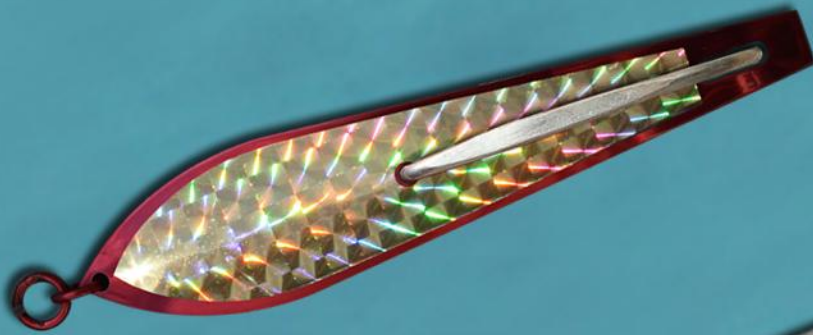

WWW.DRONESPOON.COM