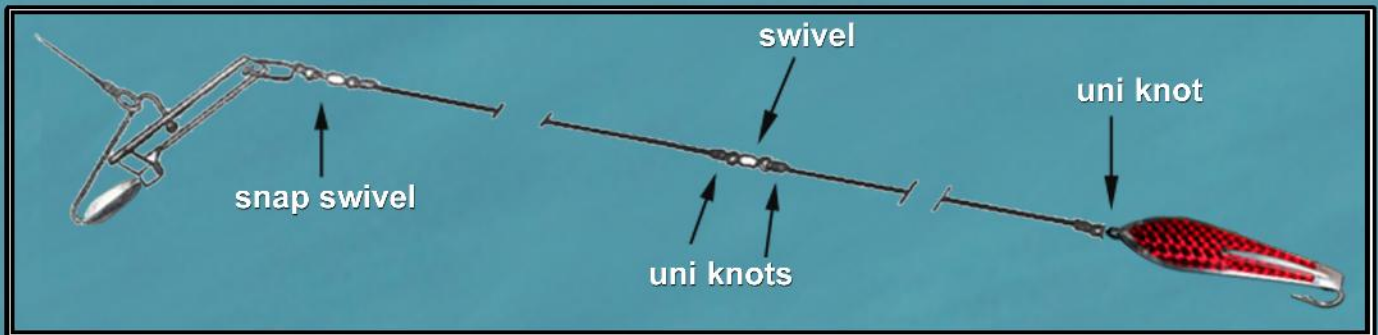

# DRONE PLANERS

Now you can get your lure down really deep without huge sinkers. In the trolling position your lure goes down at a 45° angle. When a fish is hooked your DRONE Planer returns to the surface, allowing you to fight your fish without a load of lead on your line. The DRONE Planer works with any kind of line, such as wire or monofilament. The smaller the diameter of your line the deeper it goes. See the illustration above, which shows the suggested method of rigging a DRONE Planer.