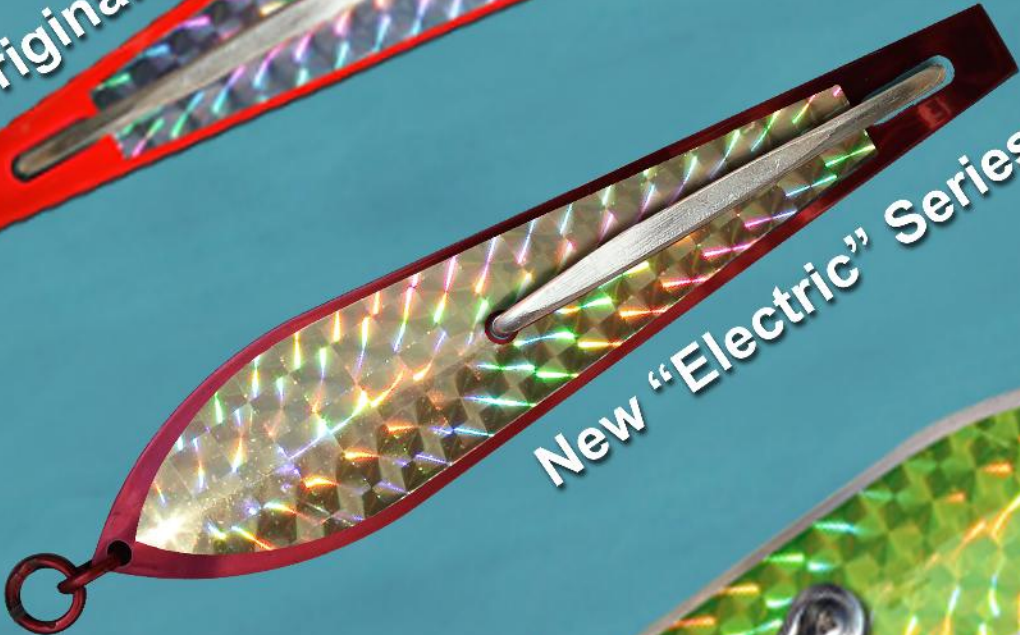

Original Drone Spoon

Eco Lure